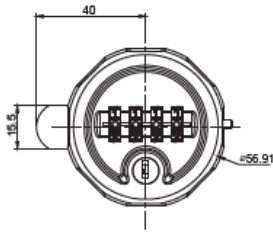

CM-17 COMBINATION PADLOCK

The CM-17 Combination Lock is a simple 4-digit round combination lock. The perfect lock for low-security private locker use (ie. school or workplace), with keyless convenience and the option for a master key for emergency opening.

TECHNICAL SPECIFICATONS

LOCK CODE	LOCK NAME
LKTP 0017CM	CM-17 Combination Lock