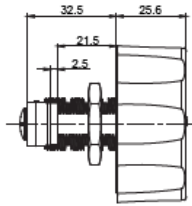

CM-17 COMBINATION PADLOCK

The CM-17 Combination Lock is a simple 4-digit round combination lock. The perfect lock for low-security private locker use (ie. school or workplace), with keyless convenience and the option for a master key for emergency opening.

TECHNICAL SPECIFICATONS

LOCK CODE	LOCK NAME
LKTP 0017CM	CM-17 Combination Lock